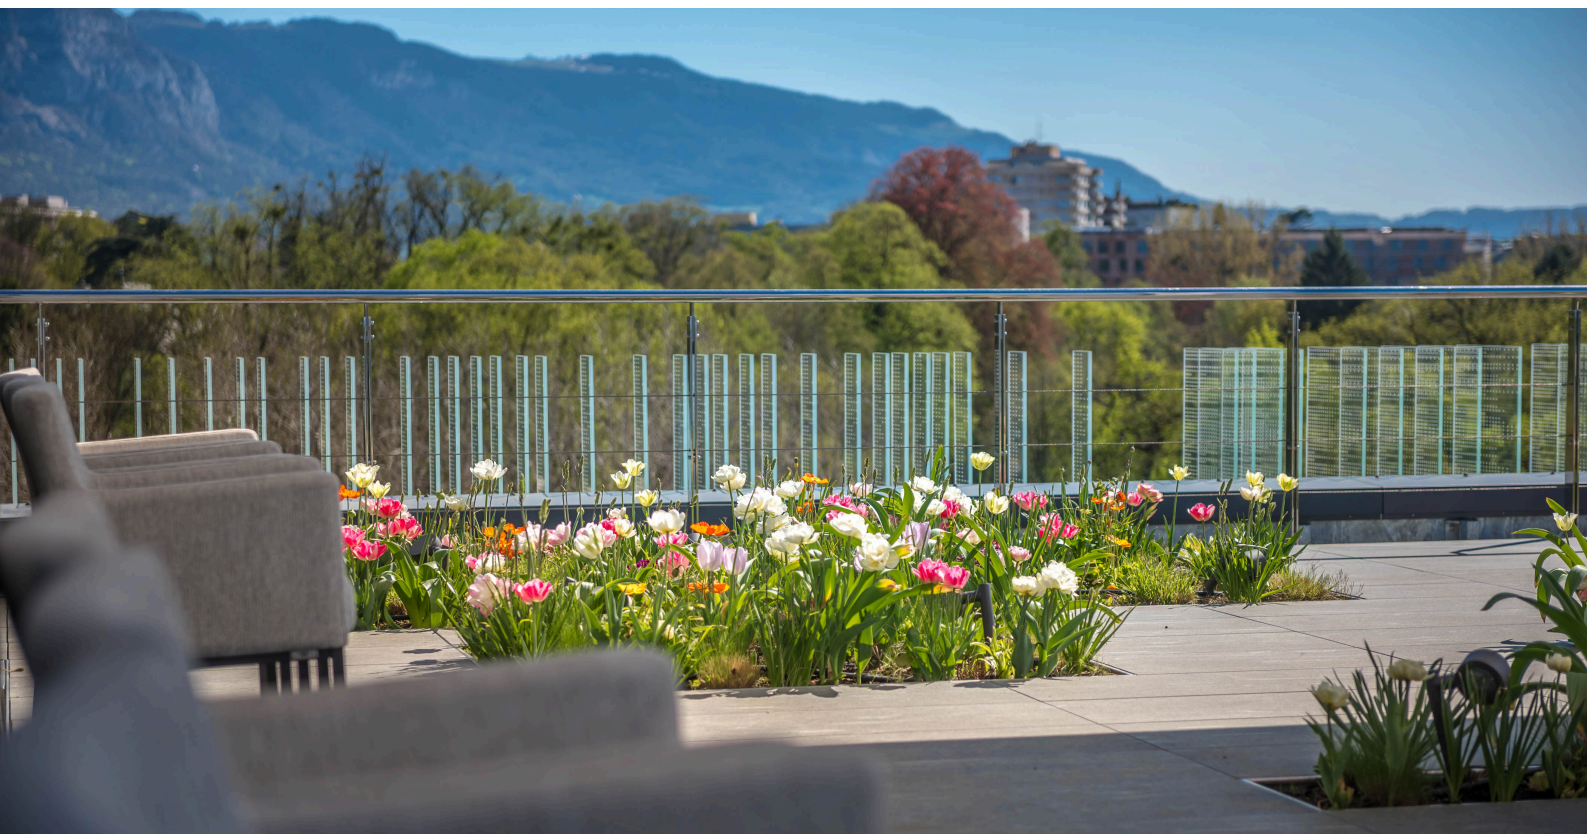

File
for rent

Route de Chêne 36
1208 Genève 6

spg.ch
GENÈVE-NYON-LAUSANNE

5898231

ROUTE DES JEUNES 59, GRAND-LANCY

CHF 190.-/sqm/year

Table of contents

Characteristics	P. 3
Next steps	P. 4
Notes	P. 5