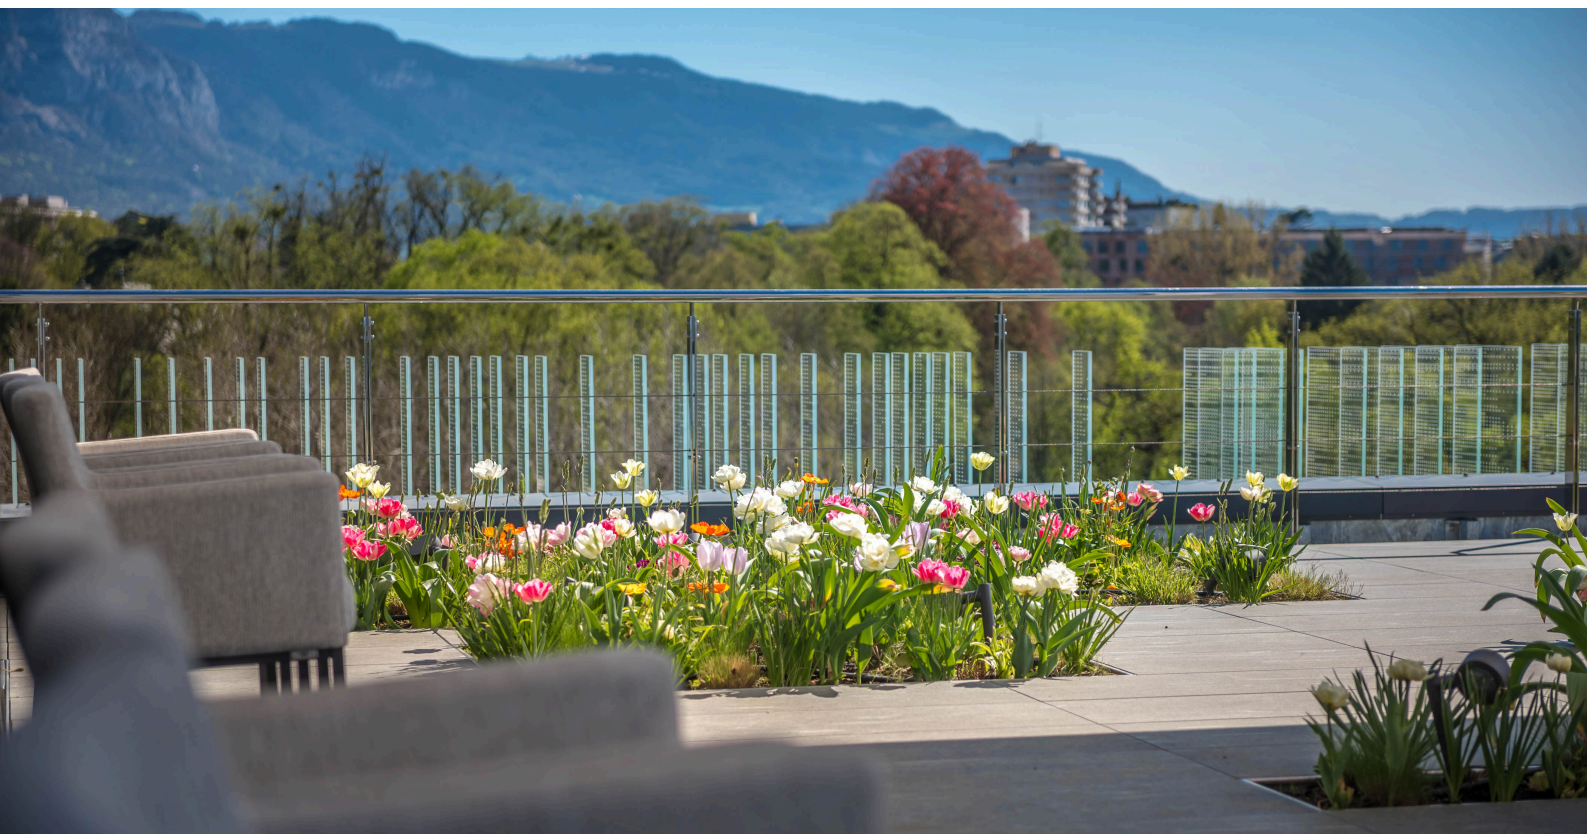

File
for rent

Route de Chêne 36
1208 Genève 6

spg.ch
GENÈVE-NYON-LAUSANNE

5943207

PROMENADE DE L'EUROPE 11, GENÈVE

Price upon request

Table of contents

Characteristics	P. 3
Next steps	P. 4
Notes	P. 5